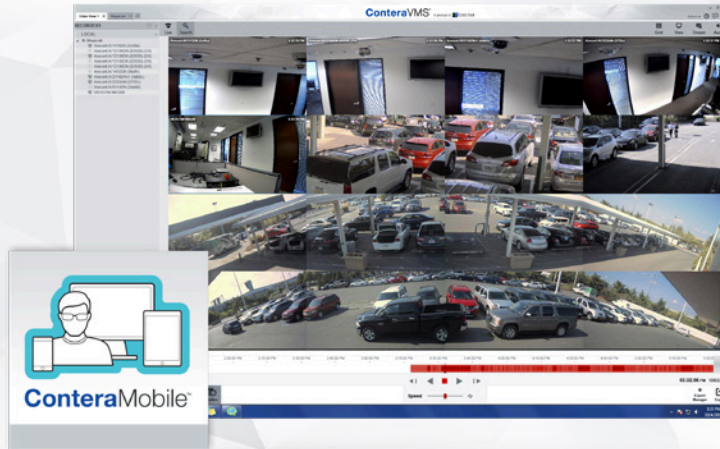

ConteraVMS® Video Management System

Three Licenses to Choose From:

Standard

Up to 16 cameras per server
and 3 concurrent
remote connections

Premium

Up to 32 cameras per server
and 5 concurrent
remote connections

Professional

Up to 64 cameras per server
and unlimited concurrent
remote connections

Feature Capability	ConteraVMS Standard	ConteraVMS Premium	ConteraVMS Professional
Maximum Cameras Per Server	16	32	128
VM Support	-	-	Yes (Windows)
Concurrent Remote Connections	3	5	Unlimited*
Server OS Supported	Microsoft® Windows® / Linux®	Microsoft Windows / Linux*	Microsoft Windows / Linux*
Expansion Channels	Yes	Yes	Yes
IP Audio Recording	-	Yes	Yes
IP Sensor/Relay	-	Yes	Yes
Native Video Archive	-	Yes	Yes
Per Camera Storage Allocation	-	Yes	Yes
Macro Support	-	Sensor / Relay	All Macros
IP Camera Support	ONVIF Profile S / RTSP	ONVIF Profile S / RTSP	ONVIF Profile S / RTSP
Proxy Support	-	Yes	Yes
Camera Link	ConteraIP® and MegalIP™ Cameras only	ConteraIP® and MegalIP™ Cameras only	ConteraIP® and MegalIP™ Cameras only
ConteraWS Enabled	Yes	Yes	Yes
Health Monitoring	Yes	Yes	Yes
API for 3rd Parties	Yes	Yes	Yes