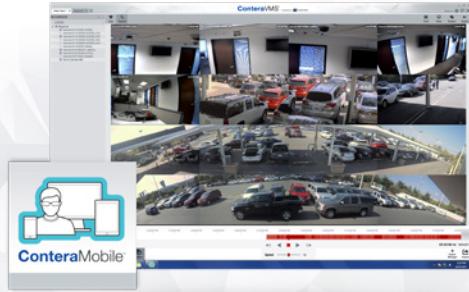

Part Number	Description
ConteraVMS	
ConteraVMS Software Licenses	
AV-CST1	ConteraVMS Standard 1 Channel Recording License
AV-CPM1	ConteraVMS Premium 1 Channel Recording License
AV-CPR1	ConteraVMS Professional 1 Channel Recording License
ConteraVMS Software Expansion Licenses	
AV-CST1-EXP	ConteraVMS Standard 1 Channel Expansion Recording License
AV-CPM1-EXP	ConteraVMS Premium 1 Channel Expansion Recording License
AV-CPR1-EXP	ConteraVMS Professional 1 Channel Expansion Recording License
ConteraVMS Software Upgrade Licenses	
AV-CSUBAPM	ConteraVMS Standard to Premium 1 Channel License Upgrade
AV-CSUPMPR	ConteraVMS Premium to Professional 1 Channel License Upgrade
ConteraWS®	
ConteraWS (Web Services) Access License Including Software Updates	
AV-CWS1Y	ConteraWS 1 Year 1 Channel Access License
AV-CWS4Y	ConteraWS 4 Year 1 Channel Access License
AV-CWS5Y	ConteraWS 5 Year 1 Channel Access License
ConteraWS (Web Services) Cloud Storage Expansion	
AV-CWS1Y50GB	ConteraWS 50GB Cloud Storage Expansion (1 Year)